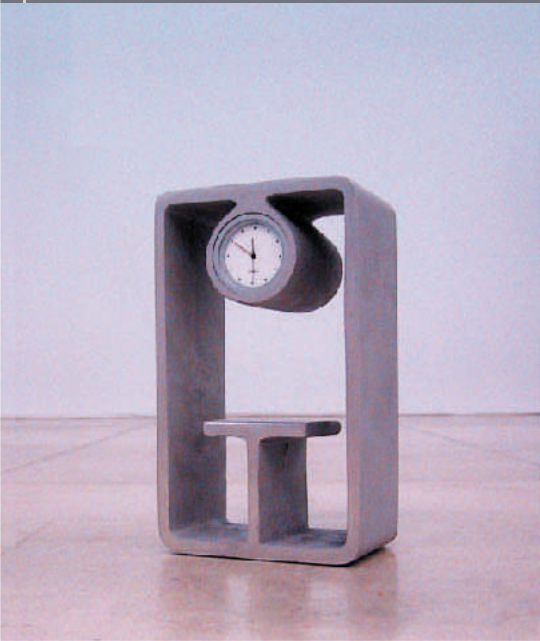

[NO SOUND] but can be seen

POLY-SITE 2005
POLYPHONIC

Born in Takarazuka City, Hyogo, Japan
In 1991, established KAJIMOTO DESIGN ,
working focusing on product design since then.

KAJIMOTO DESIGN

2-37-22-301 nishiogikita
suginami-ku, Tokyo 167-0042 JAPAN
Tel : +81-(0)3-5303-1386
Fax : +81-(0)3-5303-1387
e-mail : kaji@dd.e-mansion.com
URL : <http://www.c-channel.com/c00526>

① <http://www.poly-site.com/>

TIME TABLE